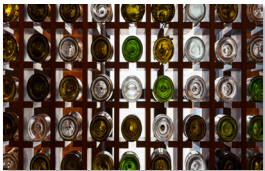

ILO RADIANT GLASS HEATERS : 500w - 750w - 1100w

Bottle-holder
All sizes / H

0487
0488
0489
0490