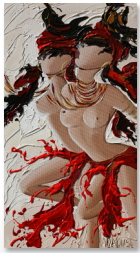

ADAOUST CABARET Collection

ADA25RE551
24"x48" in /V

8001